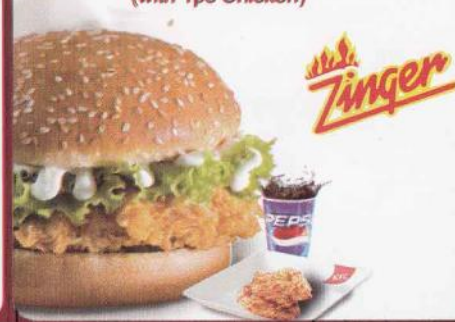

## Burgers

**Hot Zinger Fries Meal** Tk. 375

**Hot Zinger Meal** Tk. 395  
(with 1pc Chicken)

**Zinger Fries Meal** Tk. 370

**Zinger Meal** Tk. 390  
(with 1pc Chicken)